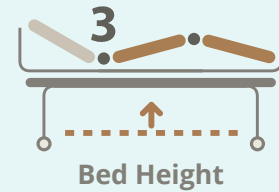

ILLICO

PREMIUM BED, CONTINUOUS SIDE RAILS

For illustration purposes only

Product Features

- 3 Crank Electrical Functions
- Continuous Side Rails
- Head & Back Raise Adjustments
- Head & Back Raise Angle: 0 - 70 °
- Leg Raise Adjustments
- Leg Raise Angle: 0 - 40°
- 4" Premium Comfort Mattress
- Trapeze Pole

Product Specifications

Overall Length	208 cm / 83.8 "
Overall Width	102.4 cm / 40.3 "
Overall Height	29.8 cm / 11.7 " (Lowest) 82.8 cm / 32.6 " (Highest) Floor to Bed Base
Back Raise Angle	0 - 70°
Leg Raise Angle	0 - 40°
Locking System	Castors
Overall Weight	85 kg
Safe Working Load	135 kg
Country of Origin	Made in Germany