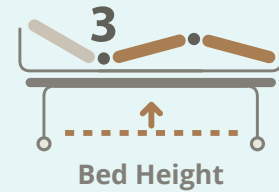

ILLICO

PREMIUM BED, FOLDABLE SIDE RAILS

For illustration purposes only

Product Features

- 3 Crank Electrical Functions
- Foldable Side Rails
- Head & Back Raise Adjustments
- Head & Back Raise Angle: 0 - 70 °
- Leg Raise Adjustments
- Leg Raise Angle: 0 - 40°
- 4" Premium Comfort Mattress
- Trapeze Pole

Product Specifications

Overall Length	208 cm / 83.8 "
Overall Width	102.4 cm / 40.3 "
Overall Height	29.8 cm / 11.7 " (Lowest) 82.8 cm / 32.6 " (Highest) Floor to Bed Base
Back Raise Angle	0 - 70°
Leg Raise Angle	0 - 40°
Locking System	Castors
Overall Weight	85 kg
Safe Working Load	135 kg
Country of Origin	Made in Germany