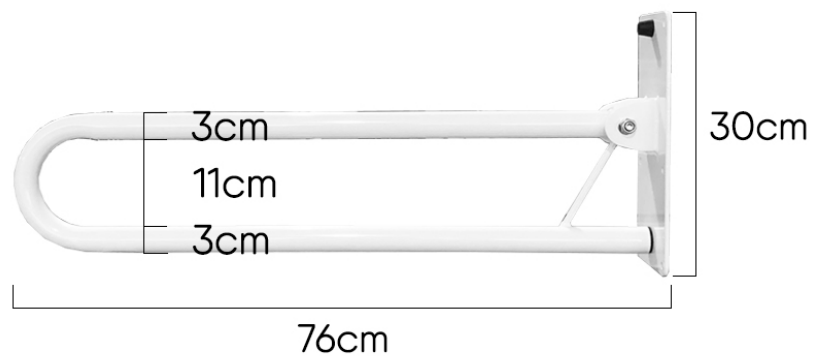

Flip Up Steel Grab Bar

Bathroom Aids (Big)

For illustration purposes only

Product Features

- Wall Mounted
- Powder Coated Steel
- Easy Flip Up
- Bathroom Support

Product Specifications

Overall Length	76 cm / 30" (Grab Bar) 30 cm / 11.8" (Mount)
Overall Width	13 cm / 5.1" (Grab Bar) 12.7 cm / 5" (Mount)
Overall Height	30 cm / 11.8"
Material	Powder-Coated Steel
Overall Weight	5 kg
Country Of Origin	Made in China