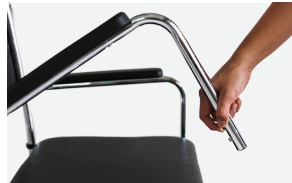

ARM REST

Press button to release lock and flip up arm rest