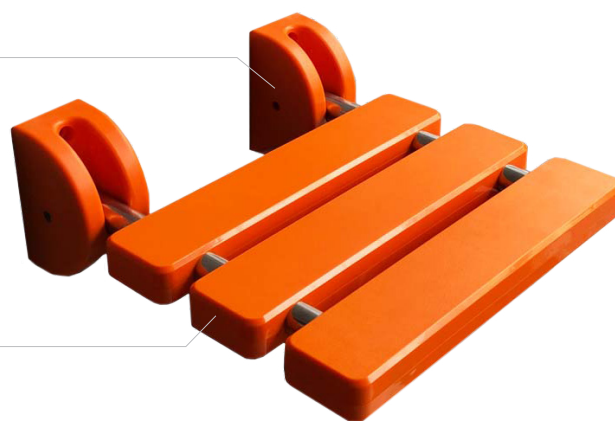

RC13 Aluminium Flip Up SHOWER SEAT

White

Orange

Wall Mounted

Flip Up Seat

For illustration purposes only

Product Features

- Shower Chair
- Bathroom Seating
- Installation not Included
- 6 pieces of 6 cm Screws Provided
- Flip Up when not in use
- Comfortable & Secure Seating Surface for those who may have Difficulty Standing in the Shower or Require Additional Support

Product Specifications

Overall Length	36 cm / 14.1"
Overall Width	40 cm / 15.7"
Overall Height	14 cm / 5.5 " (Flipped Down) 39 cm / 15.3 " (Flipped Up)
Seat Depth	35 cm / 13.7"
Seat Width	35 cm / 13.7"
Frame Material	Aluminium
Seat Material	Plastic
Overall Weight	2 kg
Safe Working Load	70 kg
Country Of Origin	Made in China