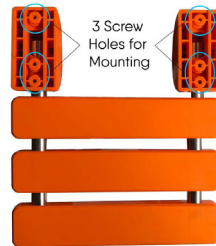

PRODUCT SPECIFICATIONS

RC13

Overall Length

36 cm or 14.2”

Overall Width

40 cm or 15.7”

Overall Height

14 cm or 5.5” (Flipped Down)
39 cm or 15.6” (Flipped Up)

Seat Depth

35 cm or 13.8”

Seat Width

35 cm or 13.8”

Safe Working Load

70 kg

Overall Weight

2 kg

RC13 ALUMINIUM FLIP UP PRODUCT OVERVIEW

A compact and multi-purposes, flip-up function shower chair which is a space-saving.