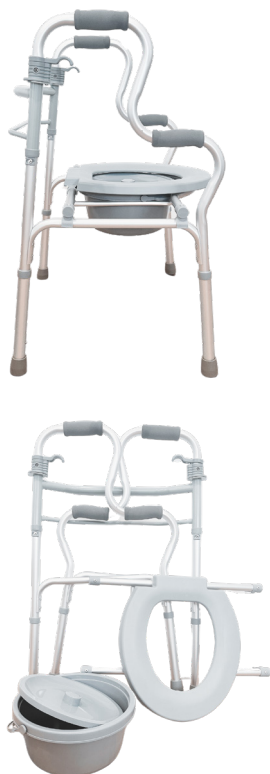

FS9635L Aluminium

WALKER WITH STATIONARY COMMODE

Foldable
Lightweight
Frame

Adjustable
Height

For illustration purposes only

Product Features

- Commode / Shower Chair / Walking Frame
- Foldable Lightweight Aluminium Frame
- Adjustable Height
- Detachable Bucket
- Help Patients with Limited Mobility

Product Specifications

Overall Length	49 cm / 19.3 "
Overall Width	61.5 cm / 24.2 "
Overall Height	82.5 cm / 32.5 " (Lowest) 97.5 cm / 38.4 " (Highest) Adjustable Height
Seat Depth	41 cm / 15.9"
Seat Width	20 cm / 7.9 " (Internal) 35 cm / 13.8 " (External)
Seat Height	41 cm / 16.1 " (Lowest) 56 cm / 22 " (Highest) Floor to Seat
Frame Material	Aluminium
Seat Material	Plastic
Bucket Material	Plastic
Overall Weight	3.1 kg
Safe Working Load	100 kg
Country Of Origin	Made in China