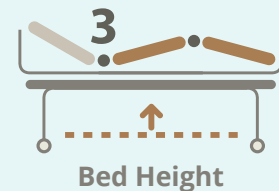

DOMIFLEX PLUS

PREMIUM BED, CONTINUOUS SIDE RAILS

Steamed Beech

For illustration purposes only

Product Features

- 3 Crank Electrical Functions
- Continuous Side Rails
- Head & Back Raise Adjustments
- Head & Back Raise Angle: 0 - 75 °
- Leg Raise Adjustments
- Leg Raise Angle: 0 - 50°
- 4" Premium Comfort Mattress
- Foldable Frame Function: Space-Saving Storage
- Trapeze Pole Included

Product Specifications

Overall Length	210 cm / 83.1 "
Overall Width	101 cm / 39.7 "
Overall Height	35 cm / 13.8 " (Lowest) 80 cm / 31.5 " (Highest) Floor to Bed Base
Back Raise Angle	0 - 75°
Leg Raise Angle	0 - 50°
Locking System	Castors
Overall Weight	71 kg
Safe Working Load	155 kg
Country of Origin	Made in Germany